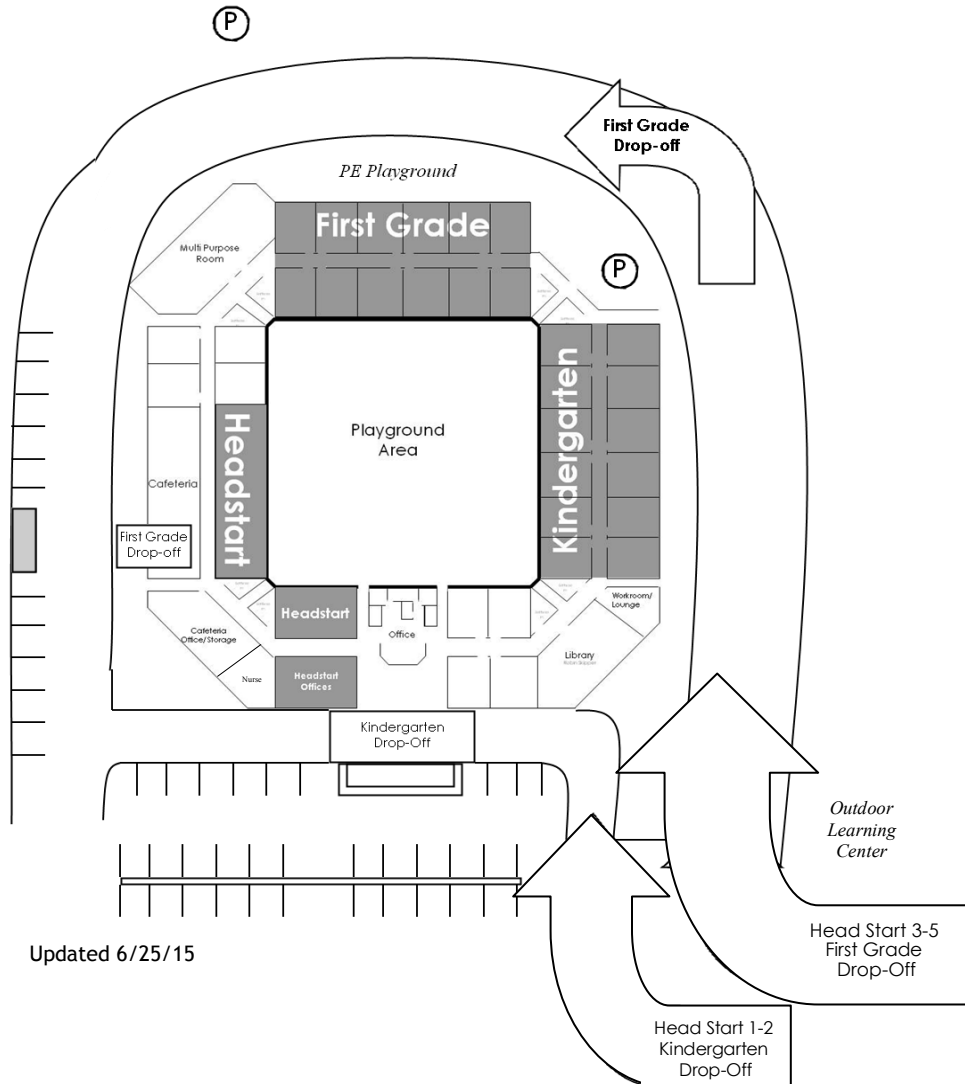

Cullman City Primary School

Traffic Plan

Morning Drop-Off

Breakfast 7:30 in Rear Regular Drop Off 7:30-7:45

FRONT Kindergarten/Head Start 1-2

REAR First Grade/Head Start 3-5

Afternoon Pick-Up

1:05 **FRONT** Head Start

2:40 **FRONT** Kindergarten K1a-K5 **REAR** K6-K12

2:50 **FRONT** First Grade F1-F7 **REAR** F8-F14